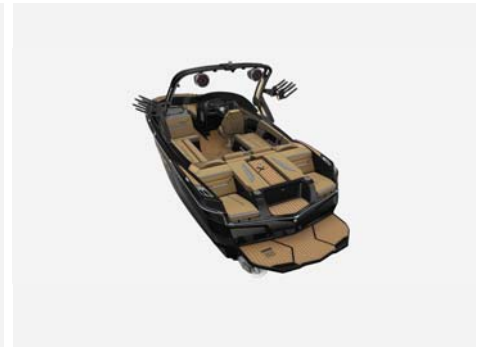

2023 MASTERCRAFT XSTAR S BOAT SERIAL NUMBER MBCP3HW2A323

STANDARD EQUIPMENT

ENGINE - ILMOR 6.2L GDI V-DRIVE - 2:1, Hull Bottom - White, Hull Zone 1 - Gel, Hull Zone 2 - Gel, Hull Zone 3 - Gel, Deck Zone 1 - Gel, Deck Zone 2-Gel, Cockpit Fiberglass Cupholder Insert with Phone Holders - Color Black, V3 Pro Wake Propeller, Underwater Exhaust, Removable Snap-In Carpet - Gray or Tan, Custom Topstitch Thread Color, Billet Glovebox Lid, Steering Wheel - Three Spoke, Walk-Thru Door - Billet Aluminum, Cleats - Bow, Cleats - Midship, Cleats - Stern, Cooler - 36qt, Cooler Stay, MasterView Seat Bolster (driver), Teak Platform, Folding Platform Brackets, Gunnel Trim - Black w/ Stainless Steel, Rack and Pinion Steering w/ Tilt Helm, Thru-Hulls Chrome, XStar Windshield Wraparound, Brushed Aluminum Header, Sea Strainer, Fire Extinguisher, Self Draining Cockpit, Quad Hard Tank Ballast System, Pylon, Fixed, Strut - PureFlow, Walkover Pads Gray or Teak Look, Trash Can with Push Door Access, Attitude Adjustment Plate, Tracking Fin, Fiberglass Transom Walk-Thru, Fuel System Carbon Canister, Automatic Bilge Pump System, Bilge Blower System, Automatic Engine Compartment Fire Extinguisher, Shipping Cover, Motor Box Storage, Activ-View Essential Mirror (Base, black plastic) 6x9 Cipa Fixed, Removable Snap-In Carpet - Gray or Tan, Teak Wood Platform, Z6 Tower w/Hydrolock Folding, Tower Leg Color Option - Silver Satin or Black, Essential Board Racks (wake/wake) - Silver Satin or Black, Graphics, Interior Accent - Reflex Silver or Reflex Titanium, Lighting Color (Blue)

COLORS

Deck 1	Midnite Black
Deck 2	Midnite Black
Hull Bottom	Midnite Black
Hull 1	Midnite Black
Hull 2	Champagne Gold Flake
Hull 3	Midnite Black
DESIGNATOR	Gold Satin
SWIM PLATFORM	FIBERGLASS
INTERIOR BASE	Odessa Beach Tan
PLEAT	Reflex Titanium
INTERIOR 2ND BASE	Odessa Beach Tan
INTERIOR 3RD BASE	Odessa Beach Tan